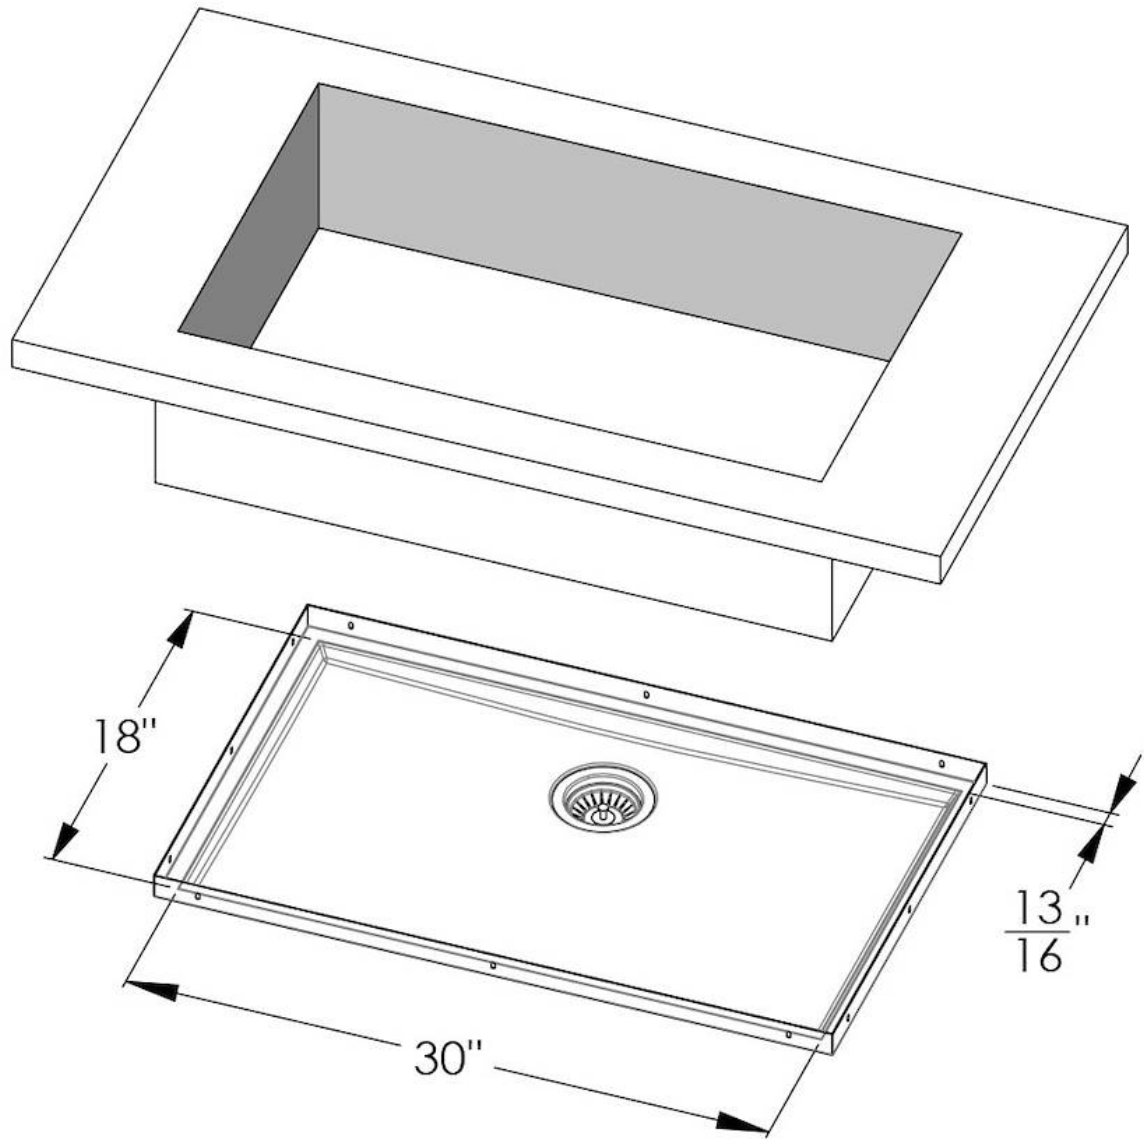

Dimensions 31 ⁹/₁₆" x 19 ⁹/₁₆"

Standard fittings Drain
Boxed packing

Built-in hole View technical data sheet

Bowl dimension 30" x 18"

Number of bowls 1 bowl

Waste fitting

3,5" drain

FEATURES

PHANTOM BASE WITHOUT WELDING

The steel bottom Phantom BASE solves the problem of water draining of slab sinks, because the slope built into the moulded bottom ensures perfect draining. The radius and sloped profile of Phantom BASE guarantee great practicality and hygiene in everyday cleaning.

High thickness

1.5 mm thick steel. A significant thickness, which guarantees the maximum sturdiness and durability.

Small radius

Bowls with squared shapes with a modern design and an increased capacity, for a minimal aesthetics connected with an extreme practicality.

Basket 3,5" waste fitting

The drain is equipped with a large 3.5" drain, with the practical basket cap that prevents the discharge of solid parts.

TECHNICAL DATA

GALLERY

OPTIONAL ACCESSORIES

Chopping board
8644 034